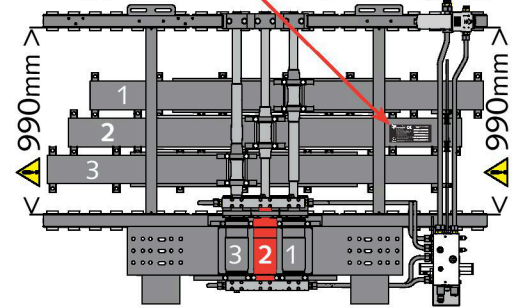

## Cylinder 2 CF500 SL-C (Compact)

KRAKER article number: 5008323

Cargo Floor article number: 7371030

 UNIQUE MARKER

 Type: CF500 SL-C (Compact)